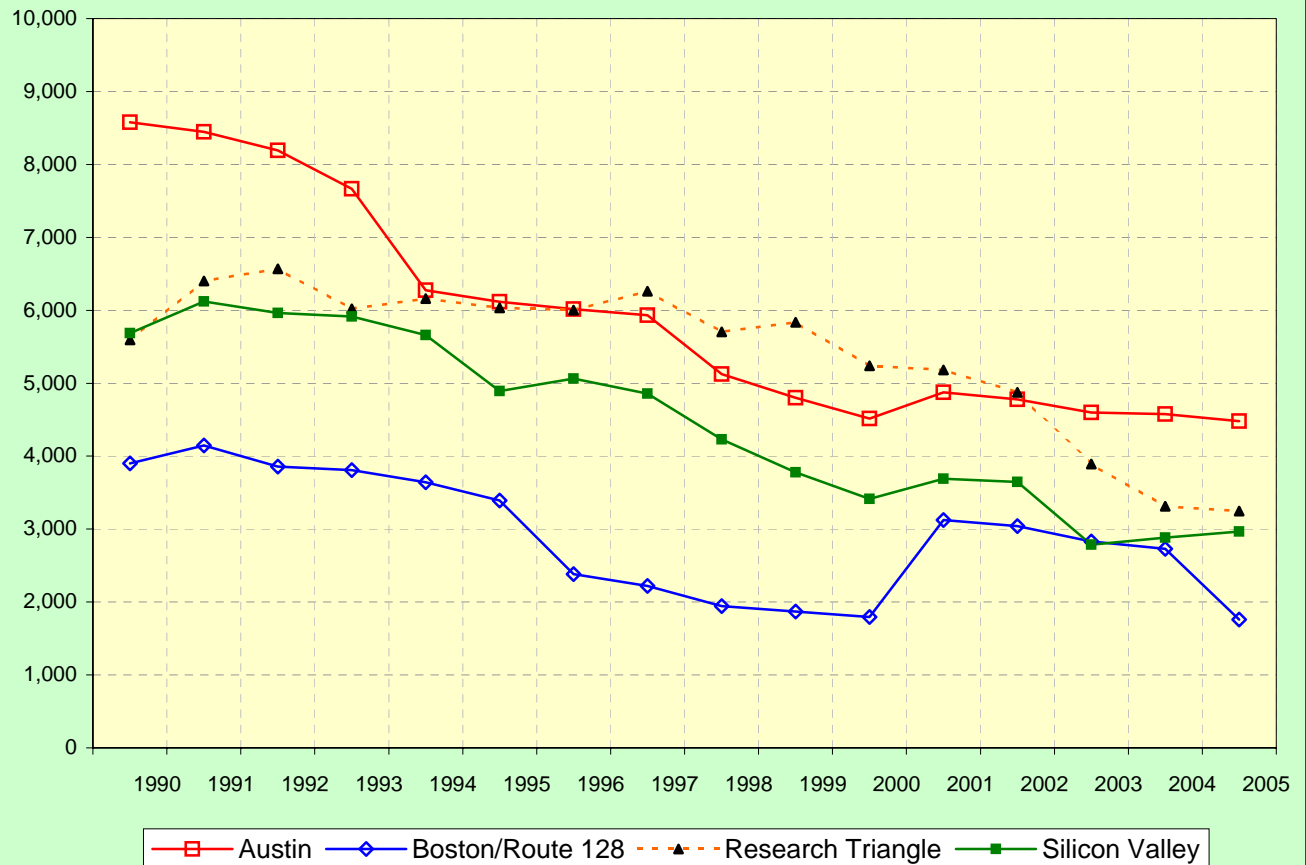

## Crime Rates in Selected U.S. High-Tech Metropolitan Areas, 1990-2005

(Number of crimes)

(Number of crimes per 100,000 population)

Source:  
Bureau of Business Research, IC<sup>2</sup> Institute, The University of Texas at Austin  
<http://www.ic2.utexas.edu/bbr>

Updated: September 2006  
Next update: September 2007

AUSTIN

INDEX