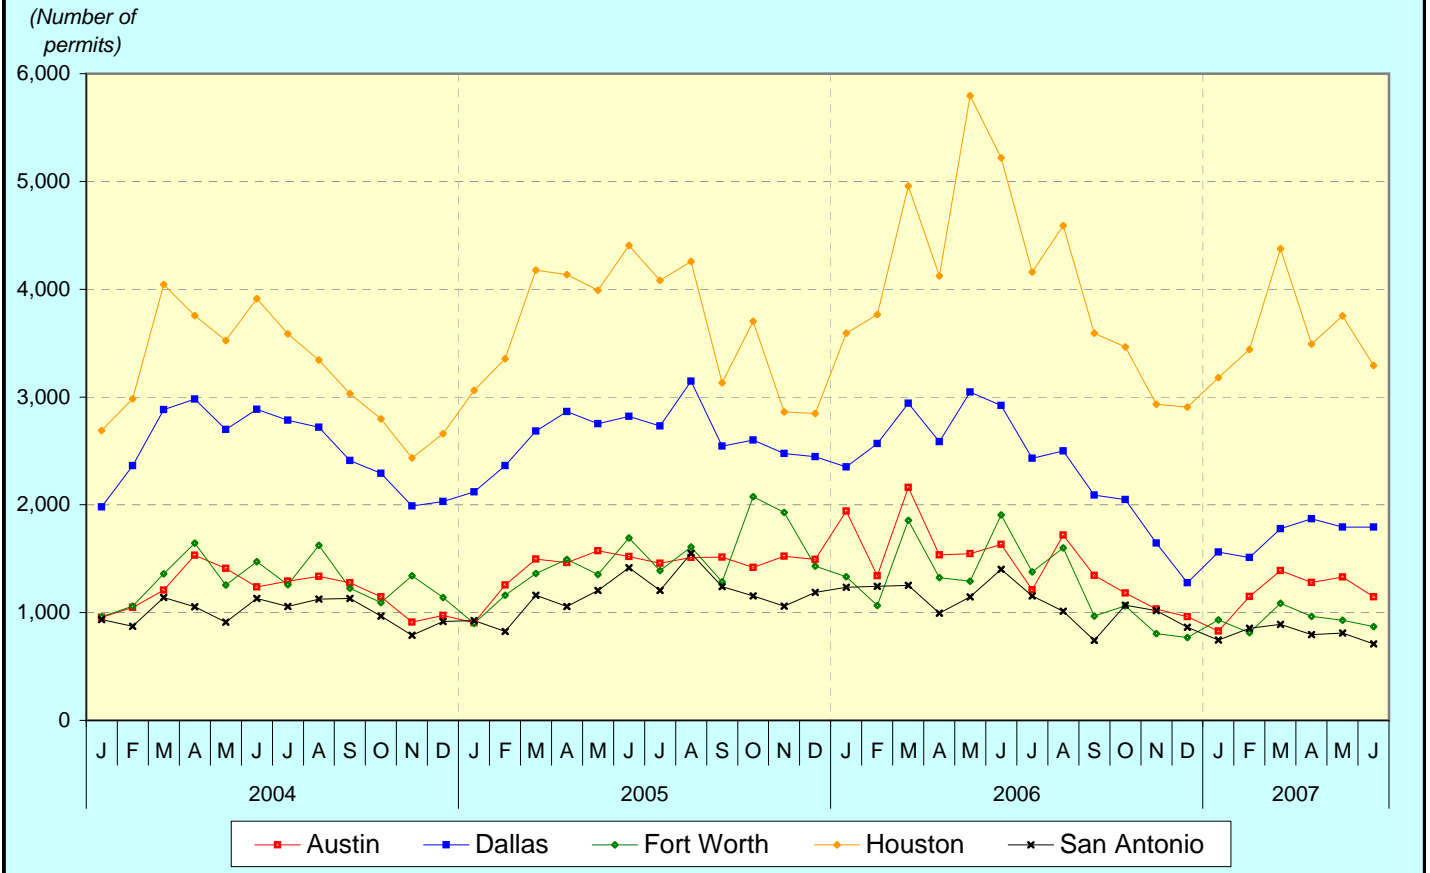

Single-Family Residential Building Permits Issued in Selected Texas Metropolitan Areas*, 2004-2007

*MSA data are based on 1999 MSA definitions. See Counties in Texas MSAS (1999 definition) for list of component counties.

Austin - Austin-Round Rock Metropolitan Statistical Area (MSA)

Dallas - Dallas MSA

Fort Worth - Fort Worth-Arlington MSA

Houston - Houston MSA

San Antonio - San Antonio MSA

Source: Bureau of Business Research, IC² Institute, The University of Texas at Austin.