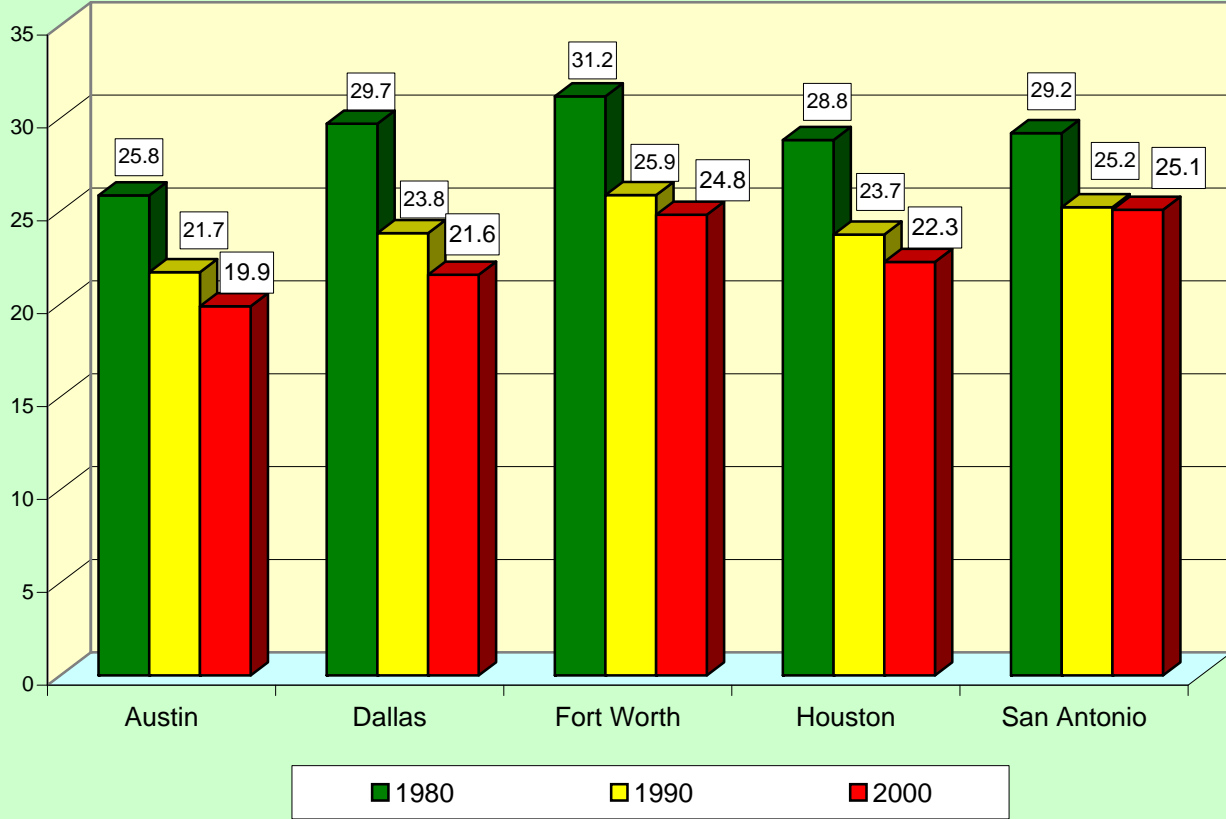

**Percentage of Persons 25 and Over
in Selected Texas Cybercities
Who are High School Graduates, 1980, 1990, and 2000**

(Percentage)

Austin - Austin-Round Rock Metropolitan Statistical Area (MSA)

Dallas - Dallas Primary Metropolitan Statistical Area (PMSA)