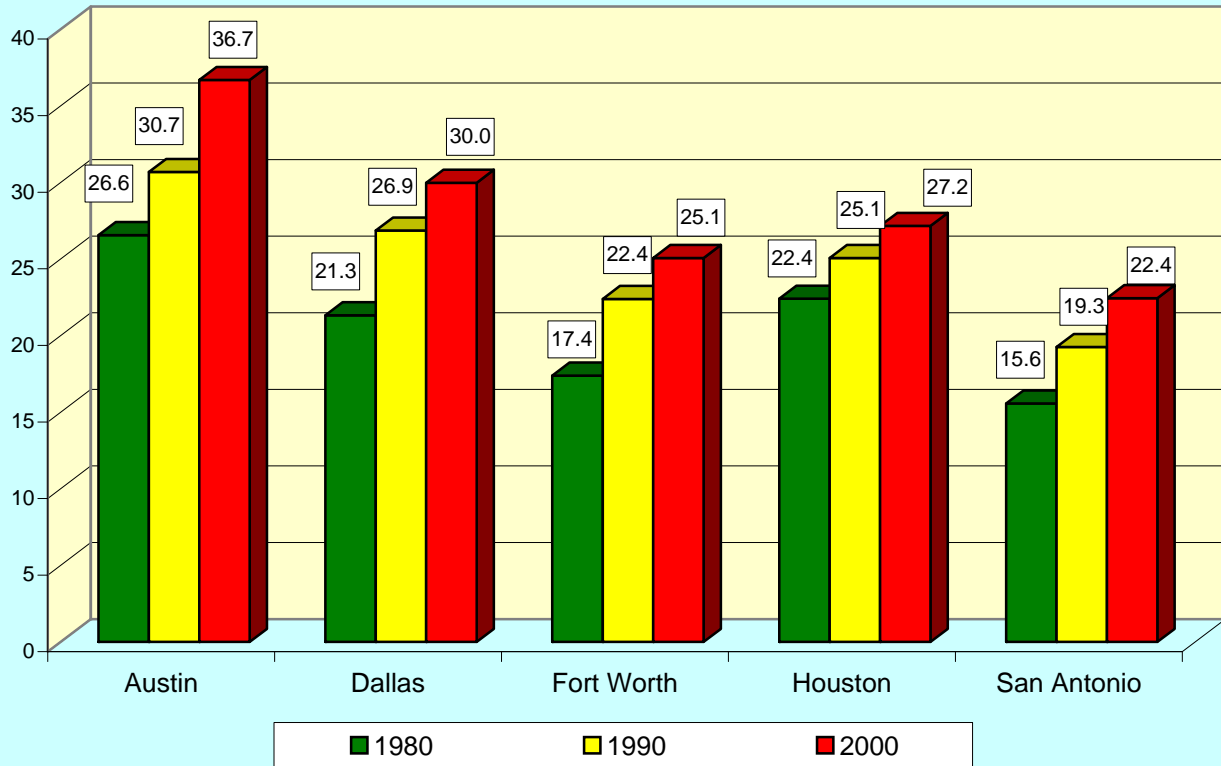

Percentage of Persons 25 and Over in Selected Texas Cybercities With a College Degree, 1980, 1990, and 2000

(Percentage)

Austin - Austin-Round Rock Metropolitan Statistical Area (MSA)

Dallas - Dallas Primary Metropolitan Statistical Area (PMSA)