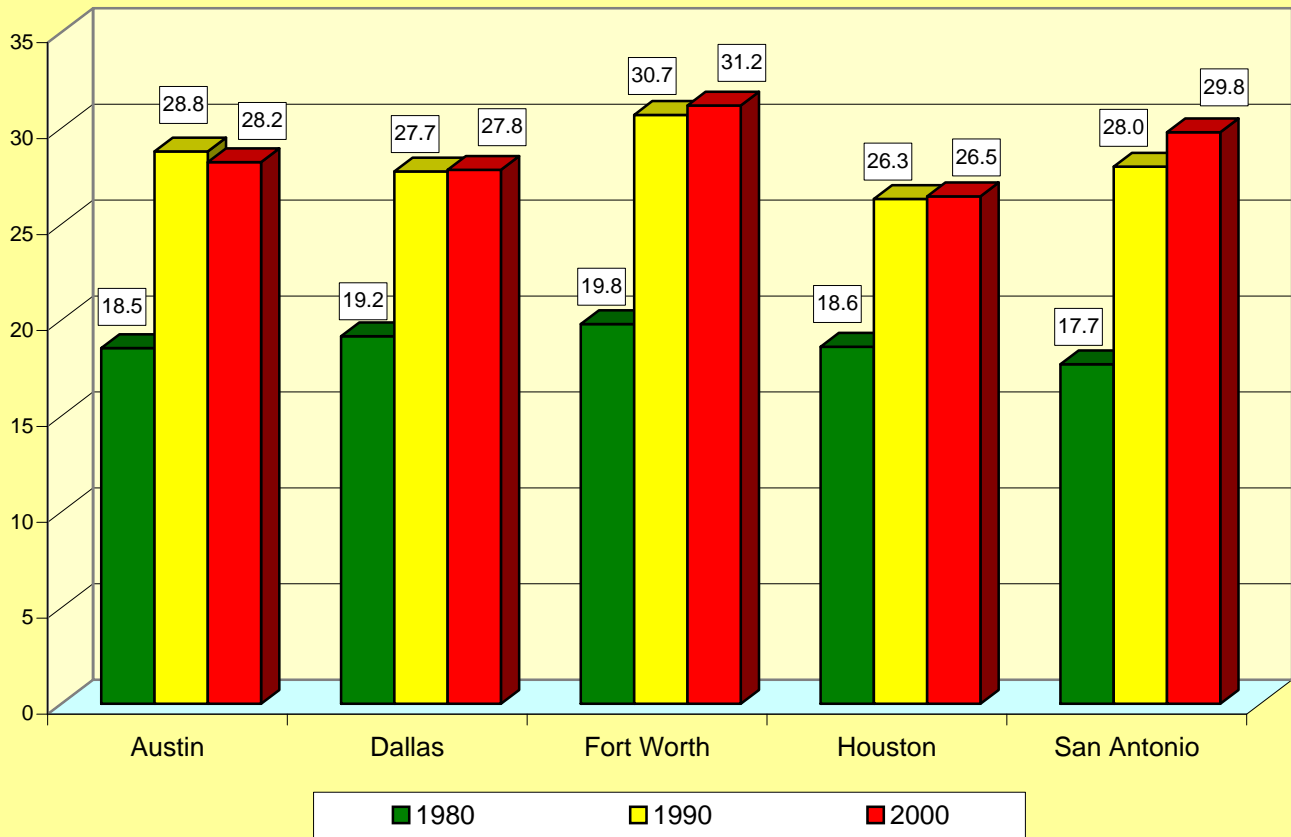

**Percentage of Persons 25 and Over  
in Selected Texas Cybercities  
With Less Than a Bachelor's Degree, 1980, 1990, and 2000**

(Percentage)

Austin - Austin-Round Rock Metropolitan Statistical Area (MSA)

Dallas - Dallas Primary Metropolitan Statistical Area (PMSA)

Fort Worth - Fort Worth-Arlington PMSA

Houston - Houston PMSA

San Antonio - San Antonio MSA

Source:

Bureau of Business Research, IC<sup>2</sup> Institute, The University of Texas at Austin.