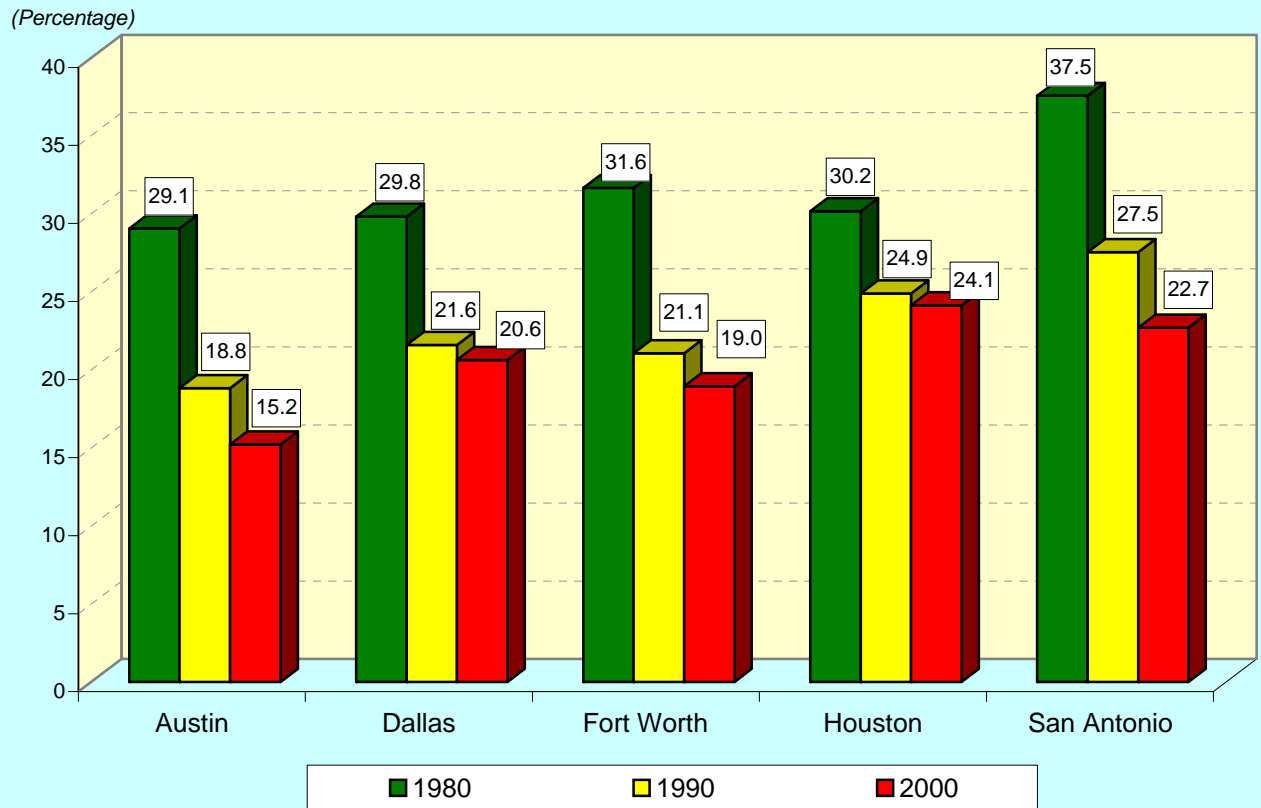

## Percentage of Persons 25 and Over in Selected Texas Cybercities With Less Than a High School Education, 1980, 1990, and 2000

Austin - Austin-Round Rock Metropolitan Statistical Area (MSA)

Dallas - Dallas Primary Metropolitan Statistical Area (PMSA)

Fort Worth - Fort Worth-Arlington PMSA

Houston - Houston PMSA

San Antonio - San Antonio MSA

Source:

Bureau of Business Research, IC<sup>2</sup> Institute, The University of Texas at Austin.

<http://www.ic2.utexas.edu/bbr>